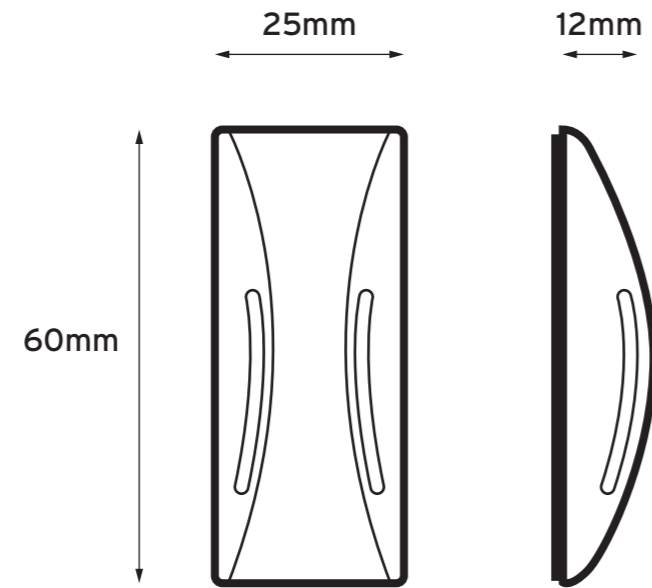

ARCHITECTURE COLLECTION

ARCH

AR2BF2S40001

B MATERIAL

Z ZINC
B BRASS
S STAINLESS

C FINISH

F1 PAINTED
F2 POLISHED
F3 BRUSHED
F4 SATIN
F5 ANTIQUE

D SURFACE COATING

S1 PAINTED GLOSS
S2 PAINTED MATT
S3 E-COATED
S4 NATURAL METAL
S5 PVD
CC CUSTOM COLOUR

CLEAR

AR2BF2S40001
AR2BF3S40001
AR2BF4S40001
AR2SF2S40001
AR2SF3S40001
AR2SF4S40001

GOLD

AR2SF2S5P101
AR2SF3S5P101
AR2SF4S5P101
AR2ZF2S3E101
AR2ZF3S3E101
AR2ZF4S3E101

ROSE GOLD

AR2SF2S5P201
AR2SF3S5P201
AR2SF4S5P201
AR2ZF2S3E201
AR2ZF3S3E201
AR2ZF4S3E201

NICKEL

AR2SF2S5P301
AR2SF3S5P301
AR2SF4S5P301
AR2ZF2S3E301
AR2ZF3S3E301
AR2ZF4S3E301

BLACK NICKEL

AR2SF2S5P401
AR2SF3S5P401
AR2SF4S5P401
AR2ZF2S3E401
AR2ZF3S3E401
AR2ZF4S3E401

BRASS

AR2SF2S5P501
AR2SF3S5P501
AR2SF4S5P501

LIGHT PINK

AR2ZF1S10101
AR2ZF1S20101

PINK

AR2ZF1S10201
AR2ZF1S20201

DEEP RED

AR2ZF1S10301
AR2ZF1S20301

PURPLE

AR2ZF1S10401
AR2ZF1S20401

DARK PURPLE

AR2ZF1S10501
AR2ZF1S20501

LIGHT BLUE

AR2ZF1S10601
AR2ZF1S20601

CERULEAN

AR2ZF1S10701
AR2ZF1S20701

NAVY

AR2ZF1S10801
AR2ZF1S20801

ORANGE

AR2ZF1S10901
AR2ZF1S20901

YELLOW

AR2ZF1S11001
AR2ZF1S21001

MUSTARD

AR2ZF1S11101
AR2ZF1S21101

LIGHT GREEN

AR2ZF1S11201
AR2ZF1S21201

GREEN

AR2ZF1S11301
AR2ZF1S21301

KALE

AR2ZF1S11401
AR2ZF1S21401

LIGHT BROWN

AR2ZF1S11501
AR2ZF1S21501

BROWN

AR2ZF1S11601
AR2ZF1S21601

WHITE

AR2ZF1S11701
AR2ZF1S21701

GREY

AR2ZF1S11801
AR2ZF1S21801

DARK GREY

AR2ZF1S11901
AR2ZF1S21901

BLACK

AR2ZF1S12001
AR2ZF1S22001