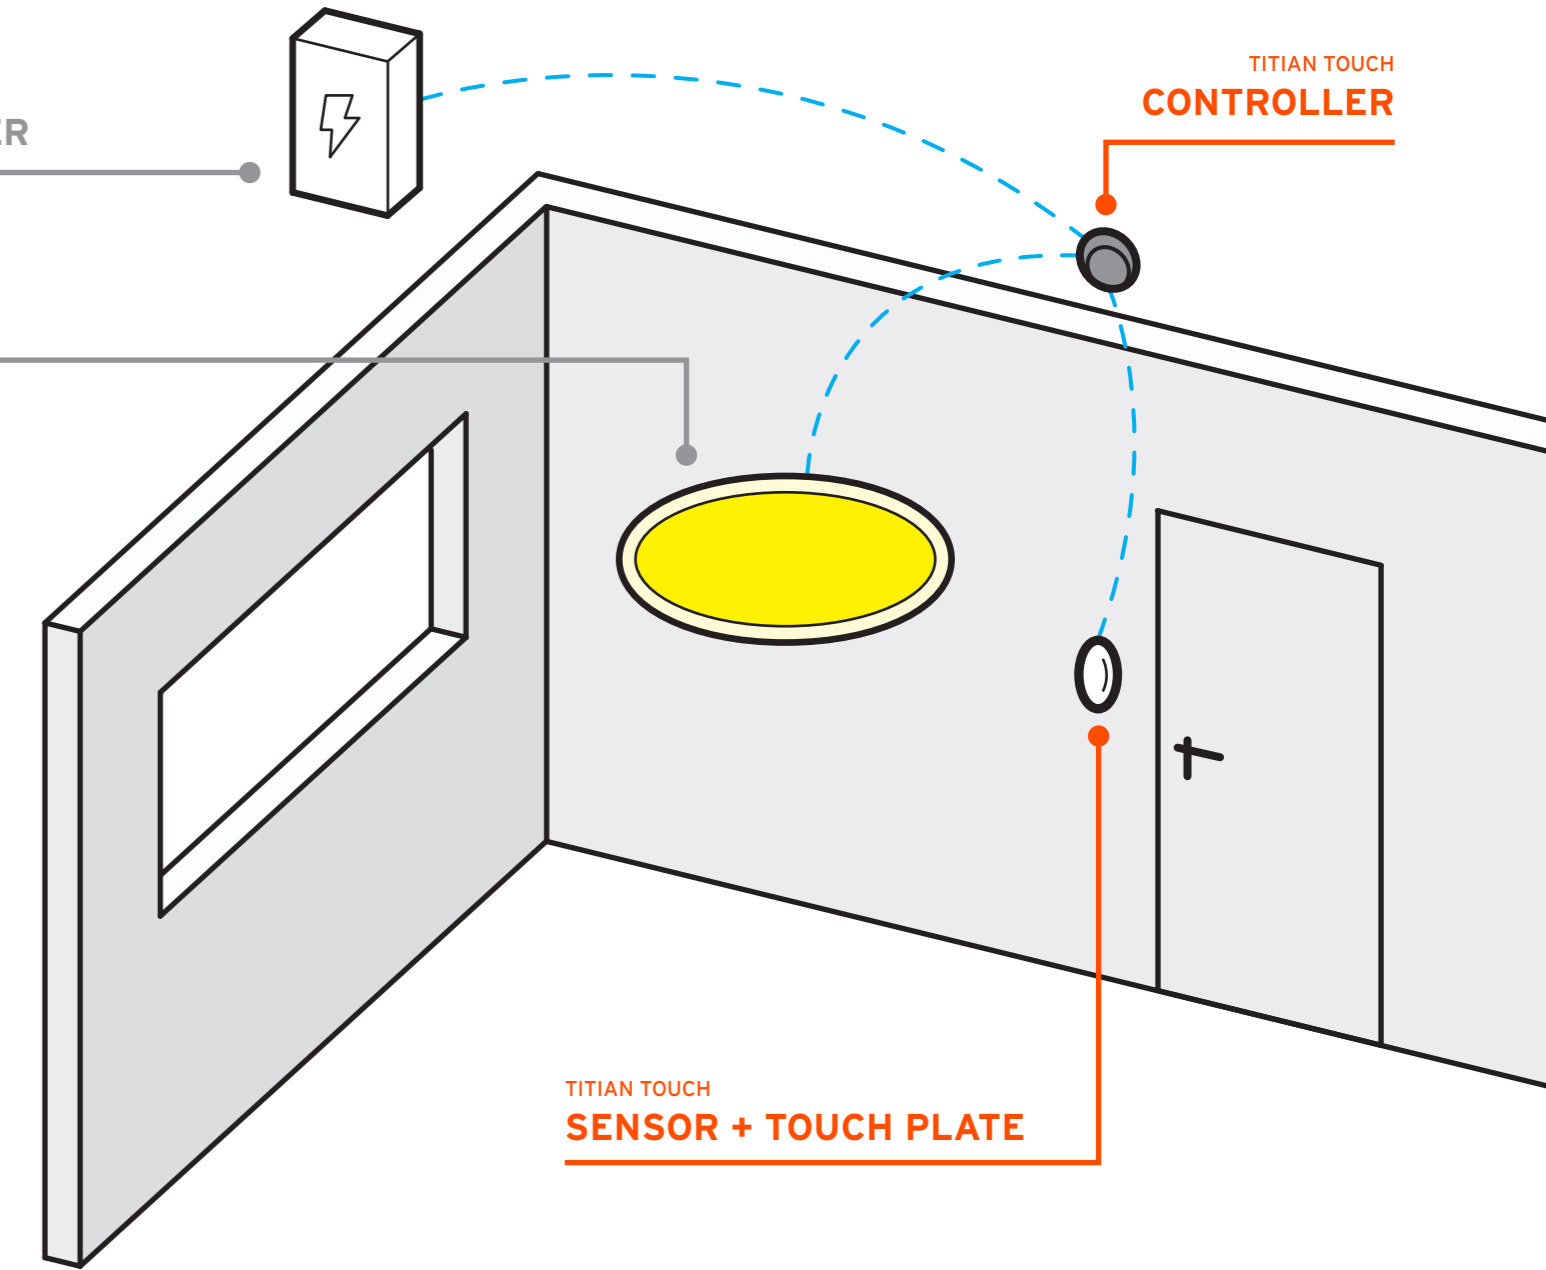

# OUR MISSION IS TO BEAUTIFY YOUR LIFE thru DESIGN & TECHNOLOGY.

The Titiantouch team, comprising of senior architects and engineers from around the globe, brings to you a revolutionary solution that seamlessly integrates design and technology to the simple rocker switch. Our goal is to provide an aesthetic solution to the ubiquitous age old rocker switch, that designers can elegantly integrate into their creations.

For nearly a decade, we have improved and implemented our proprietary technology to provide safe, smooth and accurate touch solutions. Our digital switch, brings lighting control to the modern era. No moving parts reduces the size of the switch, and programmable touch input lets users customize controls for on/off switching, as well as intensity. These engineering efforts made it possible for architects and designers to create unique aesthetic touchplates for individualised designs.

## THE UNSEEN TECH.

Our technology safely works behind the scenes that you create. Behind every beautiful touchplate lays a sealed low voltage Sensor hard mounted thru the wall and communicates with a Controller located near the apparatus to be controlled via low voltage cables. This separation of Sensor from Controller creates a safer environment by allowing high voltage equipment to be placed away from the user, as well as minimizing the footprint and optimizing the position of the touchplate.