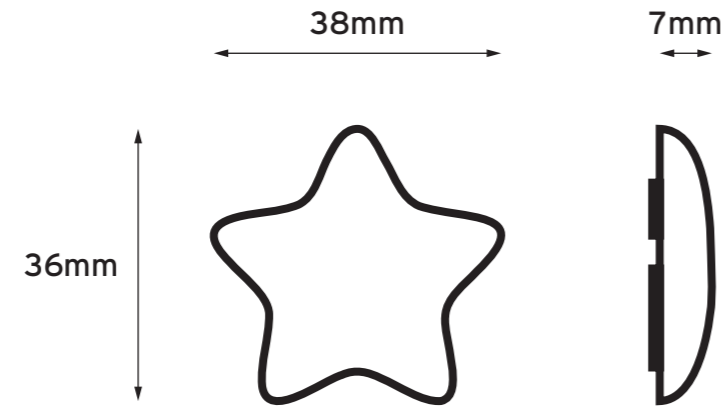

CHILDREN'S COLLECTION

STAR S

CH3BF2S40001

B MATERIAL

Z ZINC
B BRASS
S STAINLESS

C FINISH

F1 PAINTED
F2 POLISHED
F3 BRUSHED
F4 SATIN
F5 ANTIQUE

D SURFACE COATING

S1 PAINTED GLOSS
S2 PAINTED MATT
S3 E-COATED
S4 NATURAL METAL
S5 PVD
CC CUSTOM COLOUR

CLEAR

CH3BF2S40001
CH3BF3S40001
CH3BF4S40001
CH3SF2S40001
CH3SF3S40001
CH3SF4S40001

GOLD

CH3SF2S5P101
CH3SF3S5P101
CH3SF4S5P101
CH3ZF2S3E101
CH3ZF3S3E101
CH3ZF4S3E101

ROSE GOLD

CH3SF2S5P201
CH3SF3S5P201
CH3SF4S5P201
CH3ZF2S3E201
CH3ZF3S3E201
CH3ZF4S3E201

NICKEL

CH3SF2S5P301
CH3SF3S5P301
CH3SF4S5P301
CH3ZF2S3E301
CH3ZF3S3E301
CH3ZF4S3E301

BLACK NICKEL

CH3SF2S5P401
CH3SF3S5P401
CH3SF4S5P401
CH3ZF2S3E401
CH3ZF3S3E401
CH3ZF4S3E401

BRASS

CH3SF2S5P501
CH3SF3S5P501
CH3SF4S5P501

LIGHT PINK

CH3ZF1S10101
CH3ZF1S20101

PINK

CH3ZF1S10201
CH3ZF1S20201

DEEP RED

CH3ZF1S10301
CH3ZF1S20301

PURPLE

CH3ZF1S10401
CH3ZF1S20401

DARK PURPLE

CH3ZF1S10501
CH3ZF1S20501

LIGHT BLUE

CH3ZF1S10601
CH3ZF1S20601

CERULEAN

CH3ZF1S10701
CH3ZF1S20701

NAVY

CH3ZF1S10801
CH3ZF1S20801

ORANGE

CH3ZF1S10901
CH3ZF1S20901

YELLOW

CH3ZF1S11001
CH3ZF1S21001

MUSTARD

CH3ZF1S11101
CH3ZF1S21101

LIGHT GREEN

CH3ZF1S11201
CH3ZF1S21201

GREEN

CH3ZF1S11301
CH3ZF1S21301

KALE

CH3ZF1S11401
CH3ZF1S21401

LIGHT BROWN

CH3ZF1S11501
CH3ZF1S21501

BROWN

CH3ZF1S11601
CH3ZF1S21601

WHITE

CH3ZF1S11701
CH3ZF1S21701

GREY

CH3ZF1S11801
CH3ZF1S21801

DARK GREY

CH3ZF1S11901
CH3ZF1S21901

BLACK

CH3ZF1S12001
CH3ZF1S22001