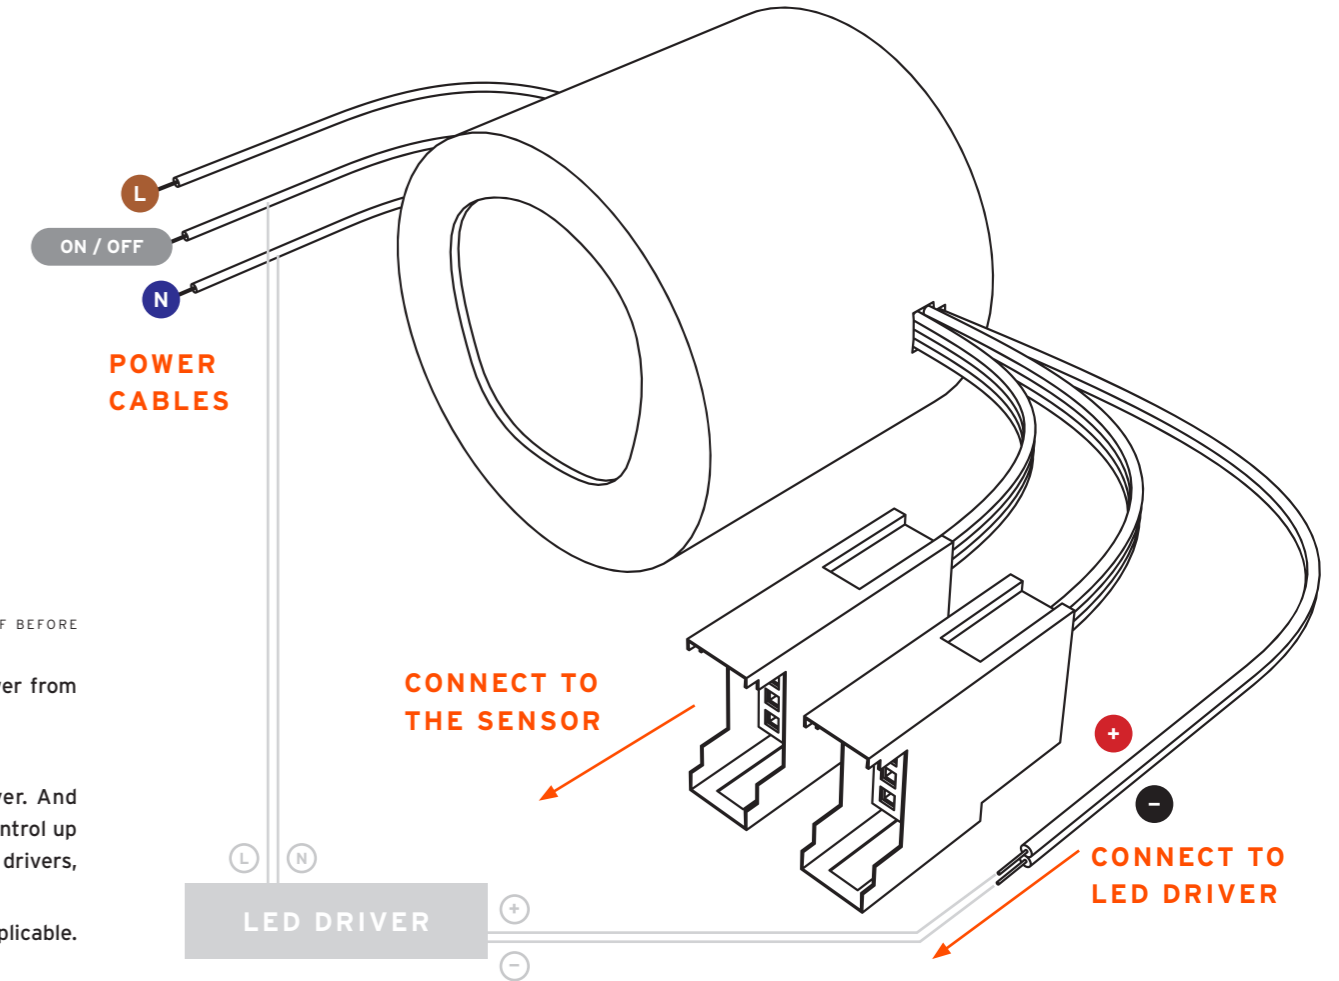

We recommend for cost effectiveness and performance, insulated non stranded (solid wire) Ethernet CAT 5 cable, and when connecting or extending sensor cables reduce excessive connection breaks, to prevent sensitivity issues.