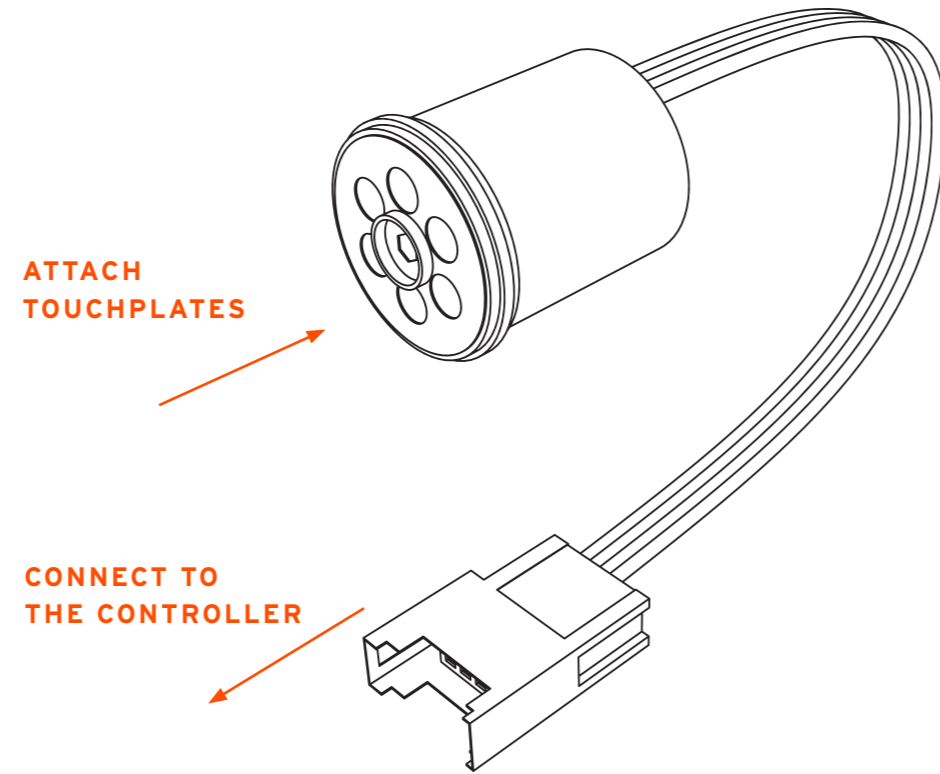

SENSOR MOUNT INSTALLATION GUIDE

WARNING! BE SURE POWER TO THE SWITCH IS COMPLETELY SWITCHED OFF BEFORE INSTALLATION

1. Preparation, preplan the location of your sensors and control box, and loosely run enough communication cable from the control box to the desired sensor position with 200mm excess at each end for ease of installation and check continuity. Although no conduit is required for low voltage wiring, it is recommended for ease of maintenance and protection from pests.
2. Minimum cable requirement is low voltage 4p ribbon cable. For cost effectiveness and performance, insulated non stranded (solid wire) Ethernet cable CAT 5 is recommended.
3. Carefully locate and drill a 20mm diameter hole for the sensor mount. Please refer to drilling templates for best positioning of touchplate patterns. Please ensure that the communication cable can be easily accessible after the whole is drilled.
4. Pin and connect the sensor cable with the quick connect male 3M miniclip connectors; which can be purchased from your Titiantouch supplier. When pinning opposite ends of the cable, mirror the wire colours. Note, ensure cable overrun is not excessive to

prevent entanglement when sensor is mounted in to wall.

5. Connect the Sensor Cable to the Controller.
6. Connect the Sensor Cable to the Sensor.
7. Carefully Push the sensor mount into the wall until the back O ring seats snugly into hole, and the Stainless Steel mount plate rim is exposed.
8. Lightly seat the expansion mount by tightening the hex screw in the middle of the Sensor Mount, do not set final tightness at this time. Torque to 2 pounds.
9. Align Touch Plate to the Mount plate by lining up the hex keys, but do not fully push the Touch plate into the mount plate. With the plates' hex keys aligned, turn the Touch plate until the desired orientation is achieved.
10. Remove the Touch plate, and torque the screw to a final 5 pounds, or until the Sensor Mount is firmly seated in the hole.
11. Finally mount the Touch Plate.

CONTROLLER

The controller reads, interprets, and acts on the signals communicated by the sensor(s). Two sensor input connectors allow the system to be set up as a two way switch. Standard LED 0-10V dimmable driver connector, when connected, enables the integrated 2-way memory dimming function.

For further technical information please refer to titiantouch's web support page.

CONTROLLER INSTALLATION GUIDE

WARNING! BE SURE POWER TO THE SWITCH IS COMPLETELY SWITCHED OFF BEFORE INSTALLATION

1. Connect L power cable of the Controller (brown) to the L power from breaker box.
2. Connect N power cable of the Controller to N power.
3. Connect ON/OFF of the controller to the L of the LED driver. And connect N of LED driver to the N power. (One Controller can control up to equivalent 300W LED lights and drivers, if you have several drivers, repeat this step.)
4. Connect 0-10V dimmer cables to the dimmable LED driver if applicable. (standard optional function.)
5. Connect the sensor cable(s) that you laid out previously when installing the sensor mount(s). Two Sensor connectors are provided, but only one connection is required. (Sensor ribbon cables should not be squeezed or stretched)